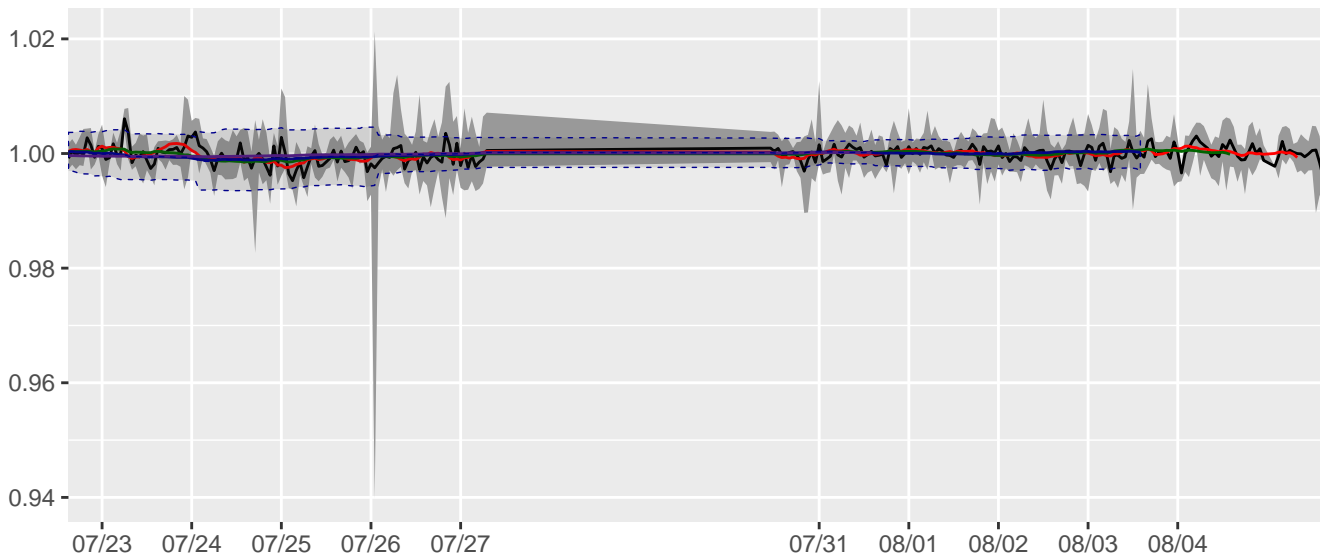

CryptoMarketPlot.com: bitcoin-bep2/BTC price last 14 days, at 2021/08/05 15:30 UT

Moving average: SMA(8h) SMA(12h) SMA(2d) +Boll. bands SMA(5d)

CryptoMarketPlot.com: zoom on bitcoin-bep2/BTC last 2 days with candlesticks

Candle: 30 min [min,max] Stick: 2 σ Moving average: SMA(4h) SMA(8h) SMA(2d) SMA(12h) +Boll. bands