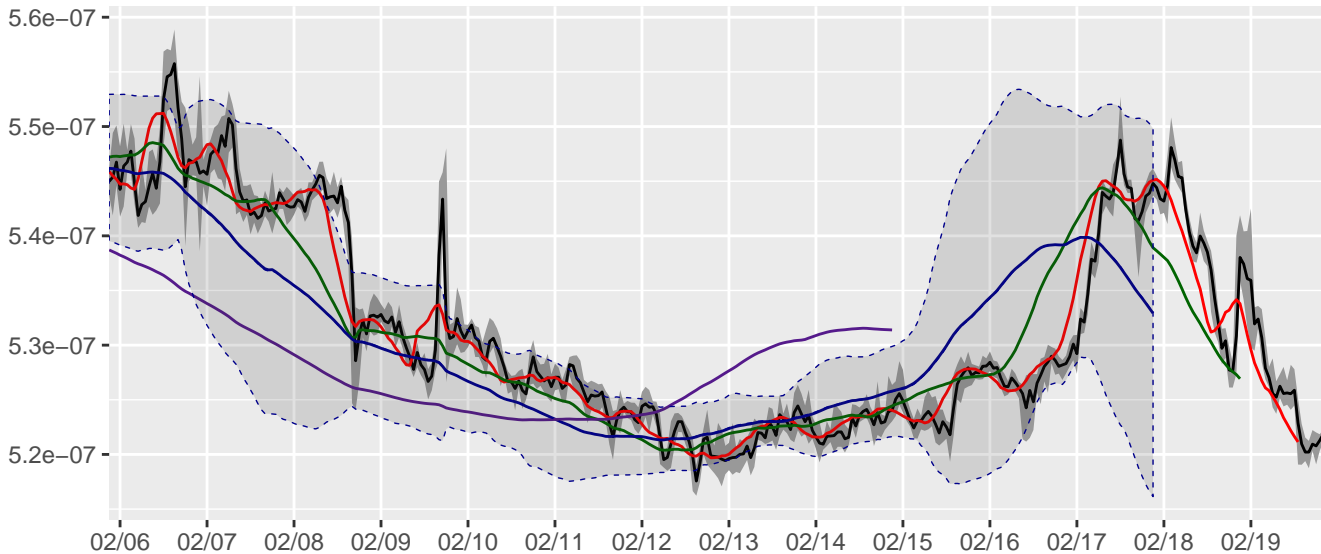

CryptoMarketPlot.com: dogecoin/BTC price last 14 days, at 2019/02/19 21:03 UTC

Moving average: SMA(8h) SMA(12h) SMA(2d) +Boll. bands SMA(5d)

CryptoMarketPlot.com: zoom on dogecoin/BTC last 2 days with candlesticks

Candle: 30 min [min,max] Stick: 2σ Moving average: SMA(4h) SMA(8h) SMA(2d) SMA(12h) +Boll. band