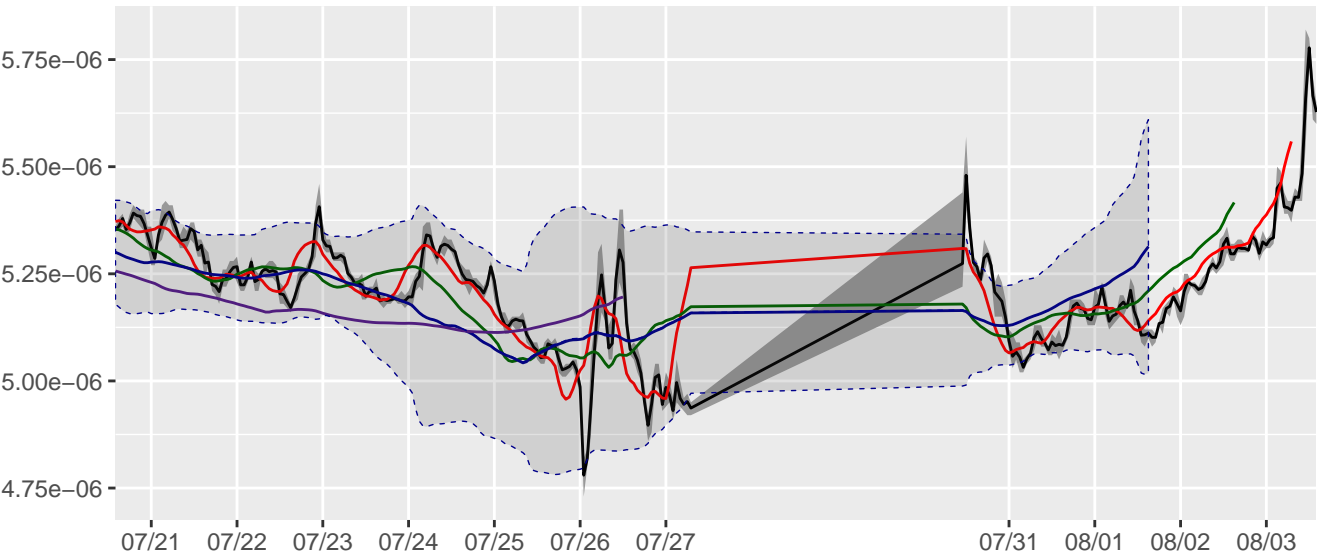

CryptoMarketPlot.com: hedera-hashgraph/BTC price last 14 days, at 2021/08/03 14:40

Moving average: SMA(8h) SMA(12h) SMA(2d) + Boll. bands SMA(5d)

CryptoMarketPlot.com: zoom on hedera-hashgraph/BTC last 2 days with candlestick

Candle: 30 min [min,max] Stick: 2σ Moving average: SMA(4h) SMA(8h) SMA(2d) SMA(12h) + Boll. bands