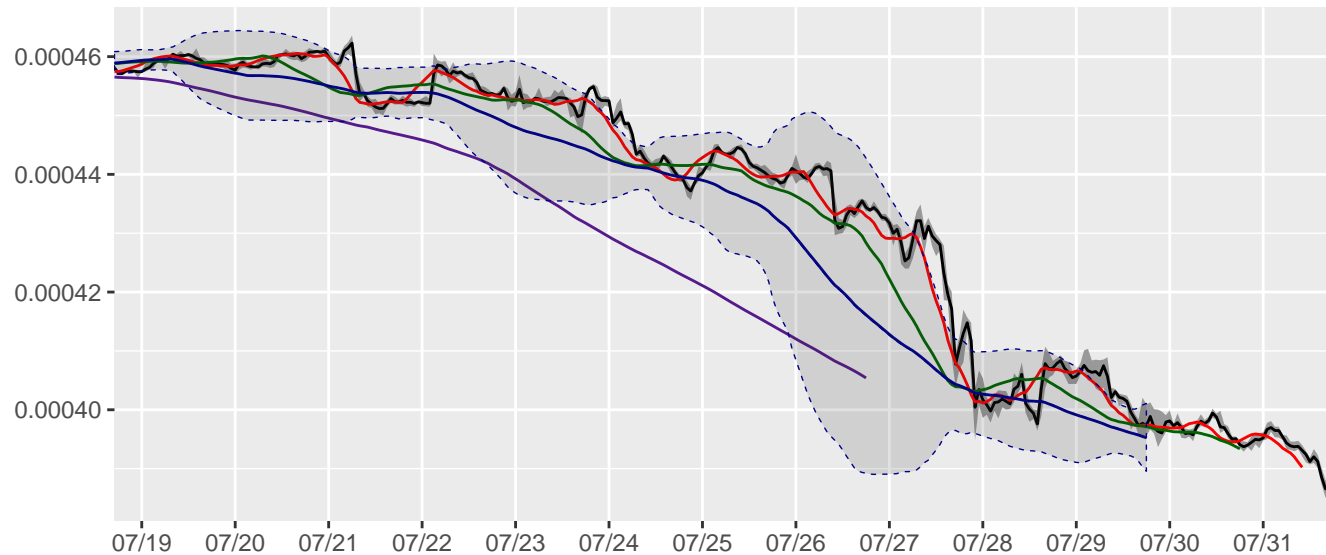

CryptoMarketPlot.com: huobi-token/BTC price last 14 days, at 2020/08/01 17:31 UT

Moving average: SMA(8h) SMA(12h) SMA(2d) +Boll. bands SMA(5d)

CryptoMarketPlot.com: zoom on huobi-token/BTC last 2 days with candlesticks

Candle: 30 min [min,max] Stick: 2 σ Moving average: SMA(4h) SMA(8h) SMA(2d) SMA(12h) +Boll. bands