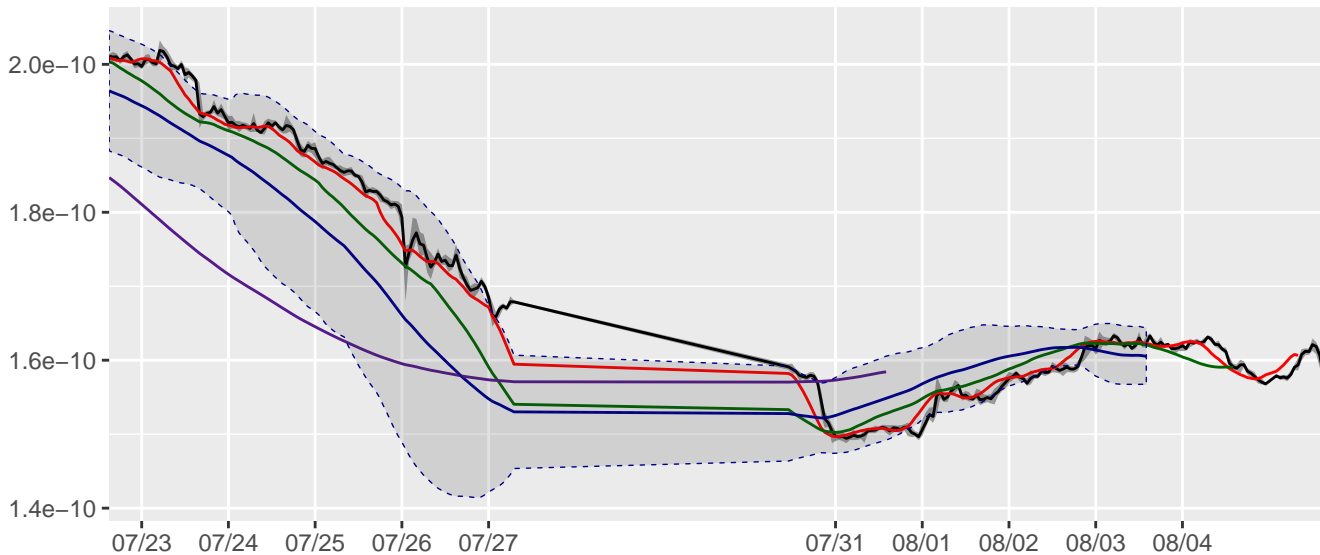

# CryptoMarketPlot.com: shiba-inu/BTC price last 14 days, at 2021/08/05 15:33 UTC

Moving average: SMA(8h) SMA(12h) SMA(2d) +Boll. bands SMA(5d)

# CryptoMarketPlot.com: zoom on shiba-inu/BTC last 2 days with candlesticks

Candle: 30 min [min,max] Stick:  $2\sigma$  Moving average: SMA(4h) SMA(8h) SMA(2d) SMA(12h) +Boll. bands