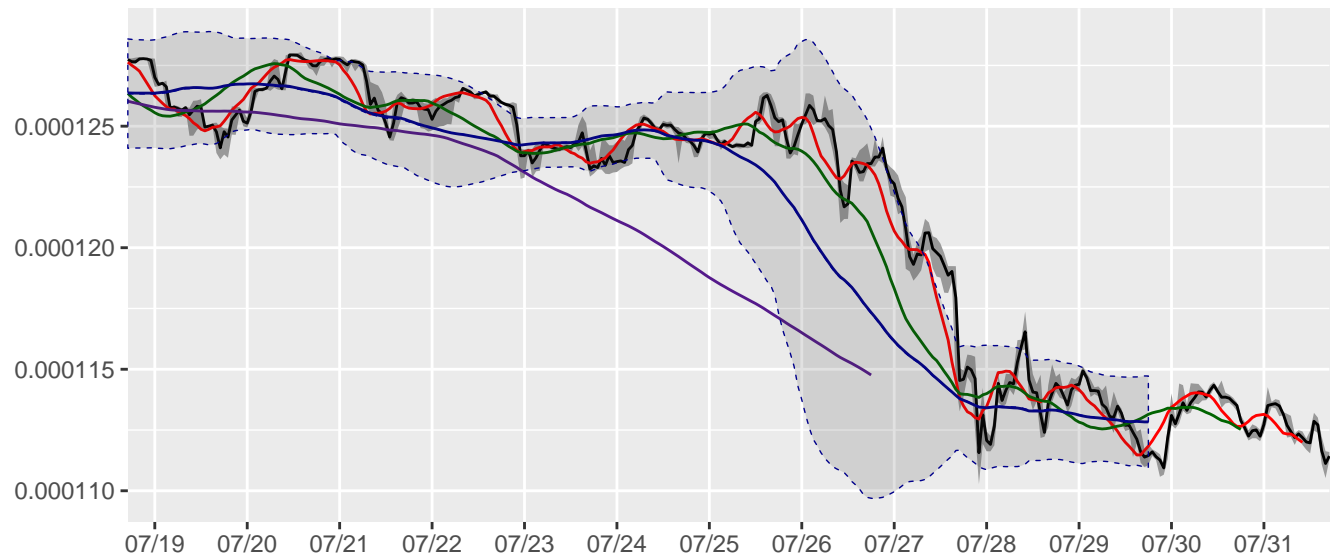

CryptoMarketPlot.com: unus-sed-leo/BTC price last 14 days, at 2020/08/01 17:38 U

Moving average: SMA(8h) SMA(12h) SMA(2d) +Boll. bands SMA(5d)

CryptoMarketPlot.com: zoom on unus-sed-leo/BTC last 2 days with candlesticks

Candle: 30 min [min,max] Stick: 2 σ Moving average: SMA(4h) SMA(8h) SMA(2d) SMA(12h) +Boll. bands